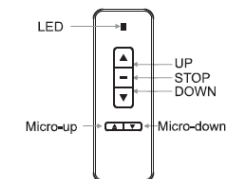

# Grandview SPECIFICATION FOR GRANDVIEW LARGE IP SMART SCREEN

Brackets (Wall)

Brackets (Ceiling - Hanging Freely)

IR Remote

## Features

- IR remote control with fine adjustments buttons supplied
- External IR receiver (400mm cable length with 3.5mm stereo plug) supplied (GV-GRSEXTCBLE)
- Host of external control options IP, RS232 and dry contact for 3 party control systems, breakout cable supplied (GV-GRIRCBL)
- 12V trigger jack 3.5mm stereo, 10m cable with 3.5mm to 3.5mm stereo plugs supplied (GV-GRSCBL12V)
- Fabric gain 1.0
- Manual override switch at base of the casing
- White Aluminium Designer Casing
- Projection fabric with 50mm black side borders
- Easy limit setting adjustment
- Universal Mounting system - "snap in" brackets can be positioned at any point along the casing.