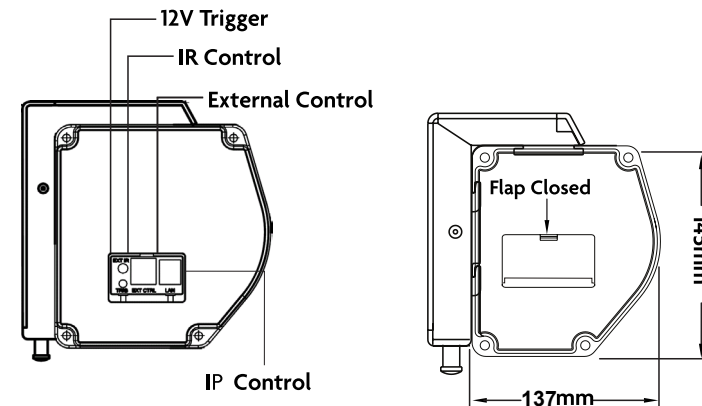

Grandview SPECIFICATION FOR GRANDVIEW LARGE IP SMART SCREEN

Features

- IR remote control with fine adjustments buttons supplied
- External IR receiver (400mm cable length with 3.5mm stereo plug) supplied (GV-GRSEXTCBLE)
- Host of external control options IP, RS232 and dry contact for 3 party control systems, breakout cable supplied (GV-GRIRCBL)
- 12V trigger jack 3.5mm stereo, 10m cable with 3.5mm to 3.5mm stereo plugs supplied (GV-GRSCBL12V)
- Fabric gain 1.0
- Manual override switch at base of the casing
- White Aluminium Designer Casing
- Projection fabric with 50mm black side borders
- Easy limit setting adjustment
- Universal Mounting system - "snap in" brackets can be positioned at any point along the casing.