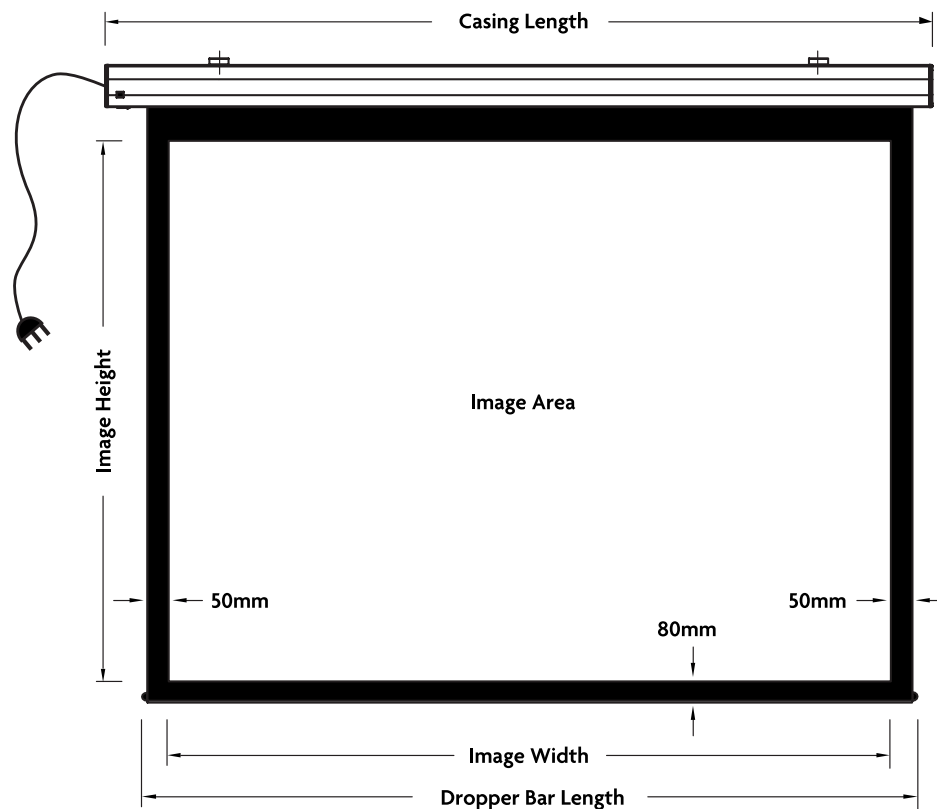

Grandview SPECIFICATION FOR GRANDVIEW LARGE IP SMART SCREEN

Features

- IR remote control with fine adjustments buttons supplied
- External IR receiver (400mm cable length with 3.5mm stereo plug) supplied (GV-GRSEXTCBLE)
- Host of external control options IP, RS232 and dry contact for 3 party control systems, breakout cable supplied (GV-GRIRCBL)
- 12V trigger jack 3.5mm stereo, 10m cable with 3.5mm to 3.5mm stereo plugs supplied (GV-GRSCBL12V)
- Fabric gain 1.0
- Manual override switch at base of the casing
- White Aluminium Designer Casing
- Projection fabric with 50mm black side borders
- Easy limit setting adjustment
- Universal Mounting system - "snap in" brackets can be positioned at any point along the casing.